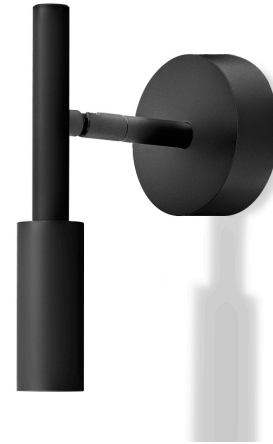

PANZERI

Tubino

220-240V AC ON-OFF
A07306.001.0501

● mat black

Data sheet

CODE	A07306.001.0501
SYSTEM POWER CONSUMPTION	6,5W
EFFICACY	56.5lm/W
LIGHT SOURCE	LED
LIGHT SOURCE LIFETIME	L70 (B50) 80.000h
COLOUR TEMPERATURE	2700K Ra>90
LIGHT DISTRIBUTION	adjustable
POWER SUPPLY	220-240V AC
FREQUENCY	50/60Hz
ELECTRICAL CONFIGURATION	ON-OFF
DRIVER	integrated included
NOMINAL LUMINOUS FLUX	475lm
LUMEN OUTPUT	339lm
EFFICIENCY	71.4%
WEIGHT	0,62 Kg
PROTECTION DEGREE	IP20
COLOUR TOLLERANCES	SDCM 3
PACKING DIMENSIONS	29,0 x 24,0 x 14,0 cm

Ceiling or wall lighting fixture for interiors, with swivelling light beam.
Galvanized sheet metal ceiling or wall bracket.
Die-cast aluminium wall plate in white, champagne, mat black, bronze or titanium polyacrylic paint.
Turned brass joints in polyacrylic paint.
Turned aluminium structure in polyacrylic paint.
Turned aluminium head rotating on two axes in polyacrylic paint.
Modelled polycarbonate diffuser with opaline finish.
Turned brass end cap in polyacrylic paint.