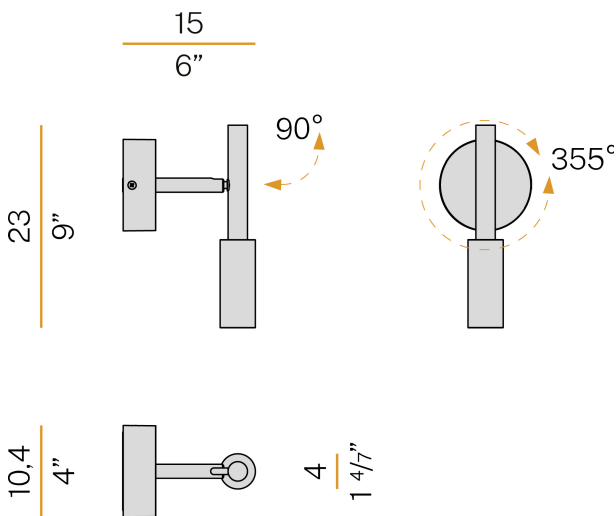

PANZERI

Tubino

220-240V AC ON-OFF
A07306.001.0501

● mat black

Data sheet

CODE	A07306.001.0501
SYSTEM POWER CONSUMPTION	6,5W
EFFICACY	56.5lm/W
LIGHT SOURCE	LED
LIGHT SOURCE LIFETIME	L70 (B50) 80.000h
COLOUR TEMPERATURE	2700K Ra>90
LIGHT DISTRIBUTION	adjustable
POWER SUPPLY	220-240V AC
FREQUENCY	50/60Hz
ELECTRICAL CONFIGURATION	ON-OFF
DRIVER	integrated included
NOMINAL LUMINOUS FLUX	475lm
LUMEN OUTPUT	339lm
EFFICIENCY	71.4%
WEIGHT	0,62 Kg
PROTECTION DEGREE	IP20
COLOUR TOLLERANCES	SDCM 3
PACKING DIMENSIONS	29,0 x 24,0 x 14,0 cm

Ceiling or wall lighting fixture for interiors, with swivelling light beam.
Galvanized sheet metal ceiling or wall bracket.
Die-cast aluminium wall plate in white, champagne, mat black, bronze or titanium polyacrylic paint.
Turned brass joints in polyacrylic paint.
Turned aluminium structure in polyacrylic paint.
Turned aluminium head rotating on two axes in polyacrylic paint.
Modelled polycarbonate diffuser with opaline finish.
Turned brass end cap in polyacrylic paint.

Technical drawing

Application

Polar diagram