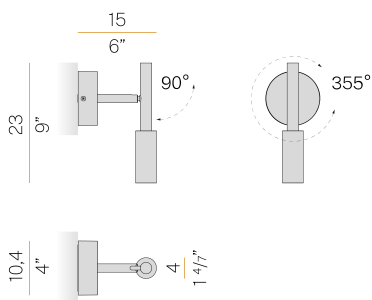

PANZERI

Tubino

220-240V AC ON-OFF

A07305.001.0501

 champagne

DIRECT
LIGHT

Data sheet

CODE	A07305.001.0501
SYSTEM POWER CONSUMPTION	6,5W
EFFICACY	56.5lm/W
LIGHT SOURCE	LED
LIGHT SOURCE LIFETIME	L70 (B50) 80.000h
COLOUR TEMPERATURE	2700K Ra>90
LIGHT DISTRIBUTION	adjustable
POWER SUPPLY	220-240V AC
FREQUENCY	50/60Hz
ELECTRICAL CONFIGURATION	ON-OFF
DRIVER	integrated included
NOMINAL LUMINOUS FLUX	475lm
LUMEN OUTPUT	339lm
EFFICIENCY	71.4%
WEIGHT	0,62 Kg
PROTECTION DEGREE	IP20
COLOUR TOLLERANCES	SDCM 3
PACKING DIMENSIONS	29,0 x 24,0 x 14,0 cm

Ceiling or wall lighting fixture for interiors, with swivelling light beam.
Galvanized sheet metal ceiling or wall bracket.
Die-cast aluminium wall plate in white, champagne, mat black, bronze or titanium polyacrylic paint.
Turned brass joints in polyacrylic paint.
Turned aluminium structure in polyacrylic paint.
Turned aluminium head rotating on two axes in polyacrylic paint.
Modelled polycarbonate diffuser with opaline finish.
Turned brass end cap in polyacrylic paint.

Technical drawing

Application

Polar diagram