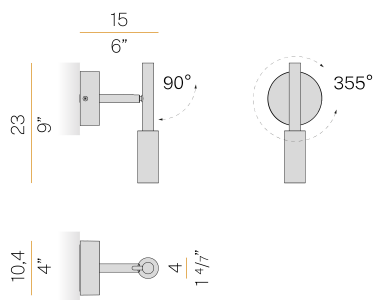

### Data sheet

CODE	A07301.001.0501
SYSTEM POWER CONSUMPTION	6,5W
EFFICACY	56.5lm/W
LIGHT SOURCE	LED
LIGHT SOURCE LIFETIME	L70 (B50) 80.000h
COLOUR TEMPERATURE	2700K Ra>90
LIGHT DISTRIBUTION	adjustable
POWER SUPPLY	220-240V AC
FREQUENCY	50/60Hz
ELECTRICAL CONFIGURATION	ON-OFF
DRIVER	integrated included
NOMINAL LUMINOUS FLUX	475lm
LUMEN OUTPUT	339lm
EFFICIENCY	71.4%
WEIGHT	0,62 Kg
PROTECTION DEGREE	IP20
COLOUR TOLLERANCES	SDCM 3
PACKING DIMENSIONS	29,0 x 24,0 x 14,0 cm

### Technical drawing