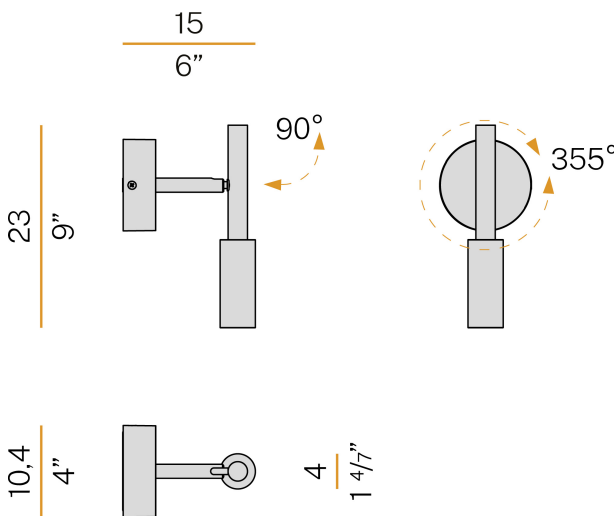

Technical drawing