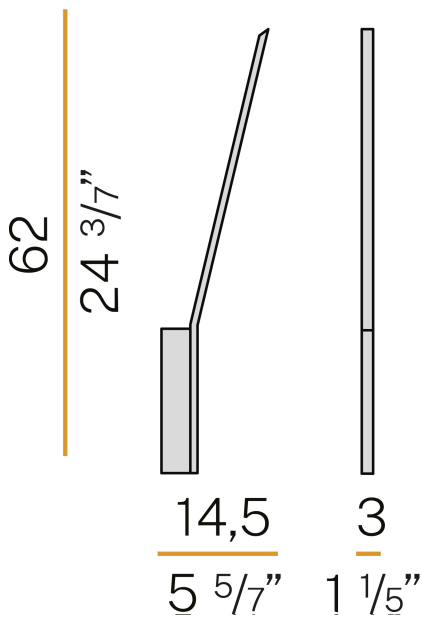

PANZERI

Ypsilon

220-240V AC ON-OFF

A07219.000.0401

 matte brass

INDIRECT
LIGHT

Data sheet

CODE	A07219.000.0401
SYSTEM POWER CONSUMPTION	13W
EFFICACY	80.46lm/W
LIGHT SOURCE	LED
COLOUR TEMPERATURE	3000K Ra>90
LIGHT DISTRIBUTION	diffused
POWER SUPPLY	220-240V AC
FREQUENCY	50/60Hz
ELECTRICAL CONFIGURATION	ON-OFF
DRIVER	integrated included
NOMINAL LUMINOUS FLUX	1366lm
LUMEN OUTPUT	1046lm
EFFICIENCY	76.6%
WEIGHT	0,59 Kg
PROTECTION DEGREE	IP20
COLOUR TOLLERANCES	SDCM 3
PACKING DIMENSIONS	10,0 x 83,0 x 5,0 cm

Wall lighting fixture for interiors, with indirect light emission.
Pickled sheet metal wall plate in white, black, bronze or mat brass polyacrylic paint, or in polished stainless steel.
Brass structure in white, black, bronze or mat brass polyacrylic paint, or with galvanic chrome plating.
Extruded polycarbonate diffuser with opaline finish.

Technical drawing

Polar diagram