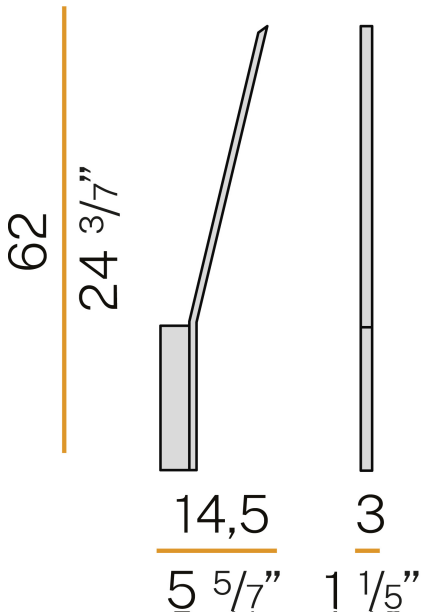

## Ypsilon

220-240V AC ON-OFF

A07219.000.0401

 mat brass

INDIRECT  
LIGHT

### Data sheet

CODE	A07219.000.0401
SYSTEM POWER CONSUMPTION	13W
EFFICACY	80.46lm/W
LIGHT SOURCE	LED
COLOUR TEMPERATURE	3000K Ra>90
LIGHT DISTRIBUTION	diffused
POWER SUPPLY	220-240V AC
FREQUENCY	50/60Hz
ELECTRICAL CONFIGURATION	ON-OFF
DRIVER	integrated included
NOMINAL LUMINOUS FLUX	1366lm
LUMEN OUTPUT	1046lm
EFFICIENCY	76.6%
WEIGHT	0,59 Kg
PROTECTION DEGREE	IP20
COLOUR TOLLERANCES	SDCM 3
PACKING DIMENSIONS	10,0 x 83,0 x 5,0 cm

### Technical drawing

### Polar diagram