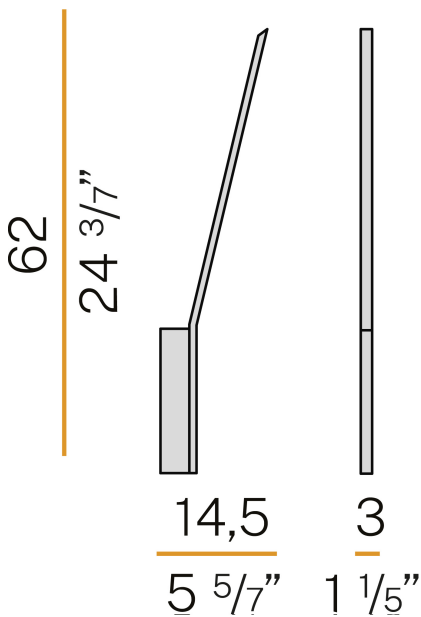

PANZERI

Ypsilon

220-240V AC ON-OFF
A07217.000.0401

Data sheet

CODE	A07217.000.0401
SYSTEM POWER CONSUMPTION	13W
EFFICACY	80.46lm/W
LIGHT SOURCE	LED
COLOUR TEMPERATURE	3000K Ra>90
LIGHT DISTRIBUTION	diffused
POWER SUPPLY	220-240V AC
FREQUENCY	50/60Hz
ELECTRICAL CONFIGURATION	ON-OFF
DRIVER	integrated included
NOMINAL LUMINOUS FLUX	1366lm
LUMEN OUTPUT	1046lm
EFFICIENCY	76.6%
WEIGHT	0,59 Kg
PROTECTION DEGREE	IP20
COLOUR TOLLERANCES	SDCM 3
PACKING DIMENSIONS	10,0 x 83,0 x 5,0 cm

Wall lighting fixture for interiors, with indirect light emission.
Pickled sheet metal wall plate in white, black, bronze or mat brass polyacrylic paint, or in polished stainless steel.
Brass structure in white, black, bronze or mat brass polyacrylic paint, or with galvanic chrome plating.
Extruded polycarbonate diffuser with opaline finish.

Technical drawing

Polar diagram