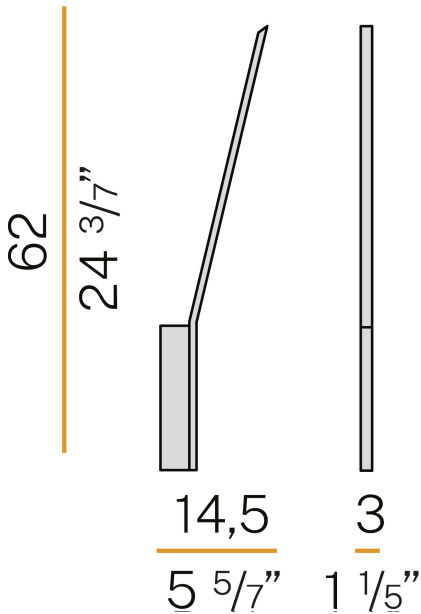

PANZERI

Ypsilon

220-240V AC ON-OFF

A07201.000.0401

● white

Data sheet

CODE	A07201.000.0401
SYSTEM POWER CONSUMPTION	13W
EFFICACY	80.46lm/W
LIGHT SOURCE	LED
COLOUR TEMPERATURE	3000K Ra>90
LIGHT DISTRIBUTION	diffused
POWER SUPPLY	220-240V AC
FREQUENCY	50/60Hz
ELECTRICAL CONFIGURATION	ON-OFF
DRIVER	integrated included
NOMINAL LUMINOUS FLUX	1366lm
LUMEN OUTPUT	1046lm
EFFICIENCY	76.6%
WEIGHT	0,59 Kg
PROTECTION DEGREE	IP20
COLOUR TOLLERANCES	SDCM 3
PACKING DIMENSIONS	10,0 x 83,0 x 5,0 cm

Wall lighting fixture for interiors, with indirect light emission.
Pickled sheet metal wall plate in white, black, bronze or mat brass polyacrylic paint, or in polished stainless steel.
Brass structure in white, black, bronze or mat brass polyacrylic paint, or with galvanic chrome plating.
Extruded polycarbonate diffuser with opaline finish.

Technical drawing

Polar diagram