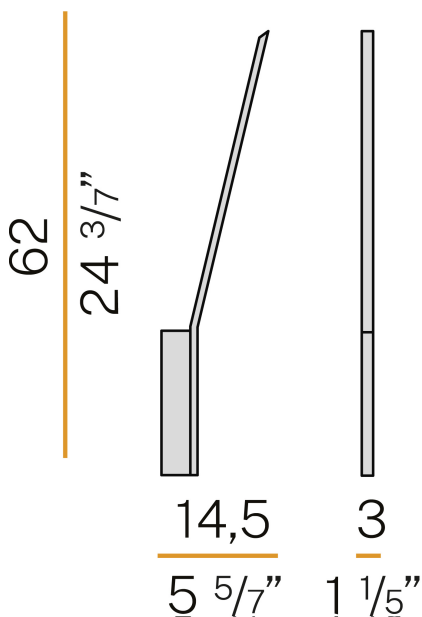

PANZERI

Ypsilon

220-240V AC ON-OFF

A07201.000.0401

● white

Data sheet

CODE	A07201.000.0401
SYSTEM POWER CONSUMPTION	13W
EFFICACY	80.46lm/W
LIGHT SOURCE	LED
COLOUR TEMPERATURE	3000K Ra>90
LIGHT DISTRIBUTION	diffused
POWER SUPPLY	220-240V AC
FREQUENCY	50/60Hz
ELECTRICAL CONFIGURATION	ON-OFF
DRIVER	integrated included
NOMINAL LUMINOUS FLUX	1366lm
LUMEN OUTPUT	1046lm
EFFICIENCY	76.6%
WEIGHT	0,59 Kg
PROTECTION DEGREE	IP20
COLOUR TOLLERANCES	SDCM 3
PACKING DIMENSIONS	10,0 x 83,0 x 5,0 cm

Wall lighting fixture for interiors, with indirect light emission.
Pickled sheet metal wall plate in white, black, bronze or mat brass polyacrylic paint, or in polished stainless steel.
Brass structure in white, black, bronze or mat brass polyacrylic paint, or with galvanic chrome plating.
Extruded polycarbonate diffuser with opaline finish.

Technical drawing

Polar diagram