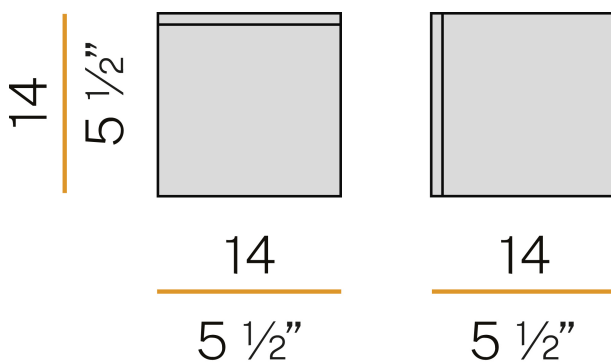

PANZERI

Kubik

220-240V AC ON-OFF
A07001.014.0401

● white

Data sheet

CODE	A07001.014.0401
SYSTEM POWER CONSUMPTION	13W
EFFICACY	58.31lm/W
LIGHT SOURCE	LED
LIGHT SOURCE LIFETIME	L80 (B20) 60.000h
COLOUR TEMPERATURE	3000K Ra>90
LIGHT DISTRIBUTION	diffused
POWER SUPPLY	220-240V AC
FREQUENCY	50/60Hz
ELECTRICAL CONFIGURATION	ON-OFF
DRIVER	integrated included
NOMINAL LUMINOUS FLUX	1160lm
LUMEN OUTPUT	758lm
EFFICIENCY	65.3%
WEIGHT	1,26 Kg
PROTECTION DEGREE	IP40
COLOUR TOLLERANCES	SDCM 3
PACKING DIMENSIONS	20,0 x 20,0 x 22,0 cm

Ceiling or wall lighting fixture for interiors, with direct and indirect light emission.
Aluminium structure in white polyacrylic paint.
Diffuser in mat white blown glass.

Technical drawing

Application

Polar diagram