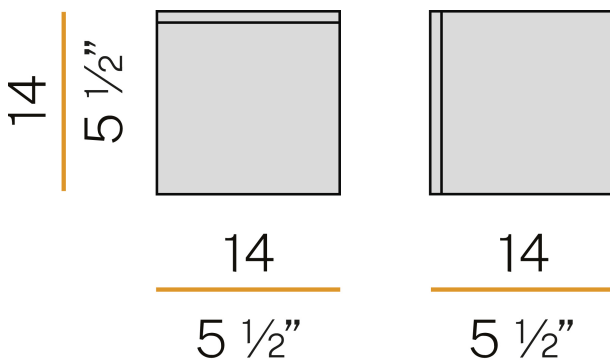

PANZERI

Kubik

220-240V AC ON-OFF
A07001.014.0401

● white

Data sheet

CODE	A07001.014.0401
SYSTEM POWER CONSUMPTION	13W
EFFICACY	58.31lm/W
LIGHT SOURCE	LED
LIGHT SOURCE LIFETIME	L80 (B20) 60.000h
COLOUR TEMPERATURE	3000K Ra>90
LIGHT DISTRIBUTION	diffused
POWER SUPPLY	220-240V AC
FREQUENCY	50/60Hz
ELECTRICAL CONFIGURATION	ON-OFF
DRIVER	integrated included
NOMINAL LUMINOUS FLUX	1160lm
LUMEN OUTPUT	758lm
EFFICIENCY	65.3%
WEIGHT	1,26 Kg
PROTECTION DEGREE	IP40
COLOUR TOLLERANCES	SDCM 3
PACKING DIMENSIONS	20,0 x 20,0 x 22,0 cm

Ceiling or wall lighting fixture for interiors, with direct and indirect light emission.
Aluminium structure in white polyacrylic paint.
Diffuser in mat white blown glass.

Technical drawing

Application

Polar diagram