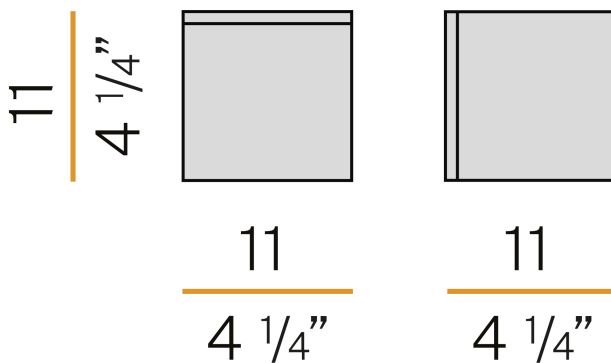

PANZERI

Kubik

220-240V AC ON-OFF
A07001.011.0401

● white

Data sheet

CODE	A07001.011.0401
SYSTEM POWER CONSUMPTION	9,5W
EFFICACY	59,1lm/W
LIGHT SOURCE	LED
LIGHT SOURCE LIFETIME	L80 (B20) 60.000h
COLOUR TEMPERATURE	3000K Ra>90
LIGHT DISTRIBUTION	diffused
POWER SUPPLY	220-240V AC
FREQUENCY	50/60Hz
ELECTRICAL CONFIGURATION	ON-OFF
DRIVER	integrated included
NOMINAL LUMINOUS FLUX	861lm
LUMEN OUTPUT	532lm
EFFICIENCY	61,8%
WEIGHT	0,66 Kg
PROTECTION DEGREE	IP40
COLOUR TOLLERANCES	SDCM 3
PACKING DIMENSIONS	17,5 x 25,0 x 17,5 cm

Ceiling or wall lighting fixture for interiors, with direct and indirect light emission.
Aluminium structure in white polyacrylic paint.
Diffuser in mat white blown glass.

Technical drawing

Application

Polar diagram