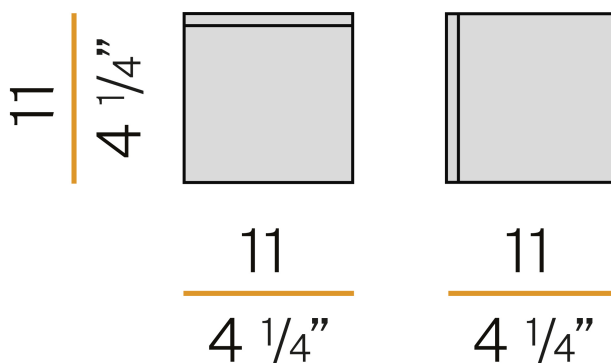

PANZERI

Kubik

220-240V AC ON-OFF
A07001.011.0401

● white

Data sheet

CODE	A07001.011.0401
SYSTEM POWER CONSUMPTION	9,5W
EFFICACY	59,1lm/W
LIGHT SOURCE	LED
LIGHT SOURCE LIFETIME	L80 (B20) 60.000h
COLOUR TEMPERATURE	3000K Ra>90
LIGHT DISTRIBUTION	diffused
POWER SUPPLY	220-240V AC
FREQUENCY	50/60Hz
ELECTRICAL CONFIGURATION	ON-OFF
DRIVER	integrated included
NOMINAL LUMINOUS FLUX	861lm
LUMEN OUTPUT	532lm
EFFICIENCY	61,8%
WEIGHT	0,66 Kg
PROTECTION DEGREE	IP40
COLOUR TOLLERANCES	SDCM 3
PACKING DIMENSIONS	17,5 x 25,0 x 17,5 cm

Ceiling or wall lighting fixture for interiors, with direct and indirect light emission.
Aluminium structure in white polyacrylic paint.
Diffuser in mat white blown glass.

Technical drawing

Application

Polar diagram