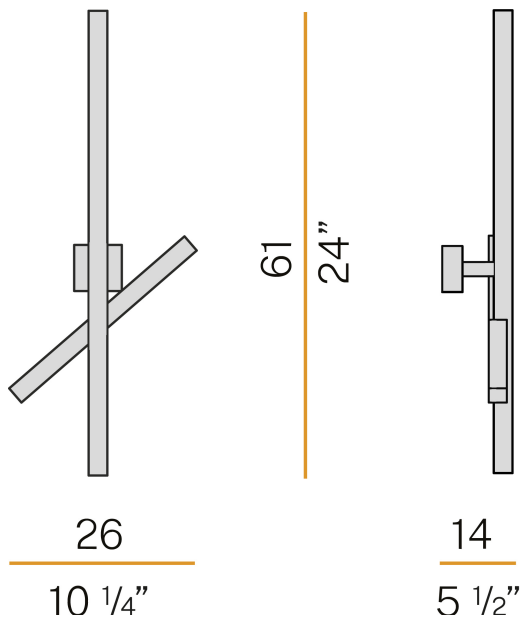

PANZERI

Carmen

220-240V AC ON-OFF
A06402.000.0401

Data sheet

CODE	A06402.000.0401
SYSTEM POWER CONSUMPTION	13W
EFFICACY	78.85lm/W
LIGHT SOURCE	LED
LIGHT SOURCE LIFETIME	L80 (B20) 80.000h
COLOUR TEMPERATURE	3000K Ra>90
LIGHT DISTRIBUTION	diffused
POWER SUPPLY	220-240V AC
FREQUENCY	50/60Hz
ELECTRICAL CONFIGURATION	ON-OFF
DRIVER	integrated included
NOMINAL LUMINOUS FLUX	1425lm
LUMEN OUTPUT	1025lm
EFFICIENCY	71.9%
WEIGHT	1.79 Kg
PROTECTION DEGREE	IP20
COLOUR TOLLERANCES	SDCM 3
GLOW WIRE TEST PERFORMANCE	850°
PACKING DIMENSIONS	21,0 x 62,0 x 32,0 cm

Wall lighting fixture for interiors, with indirect light emission.
Galvanized sheet metal wall bracket.
Pickled sheet metal wall plate in polyacrylic paint.
Turned steel joint in polyacrylic paint.
Pickled sheet metal adjustable structure in white or black polyacrylic paint.
Aluminium dissipation plates in polyacrylic paint.
Modelled polycarbonate screens with transparent finish.

Technical drawing

Polar diagram