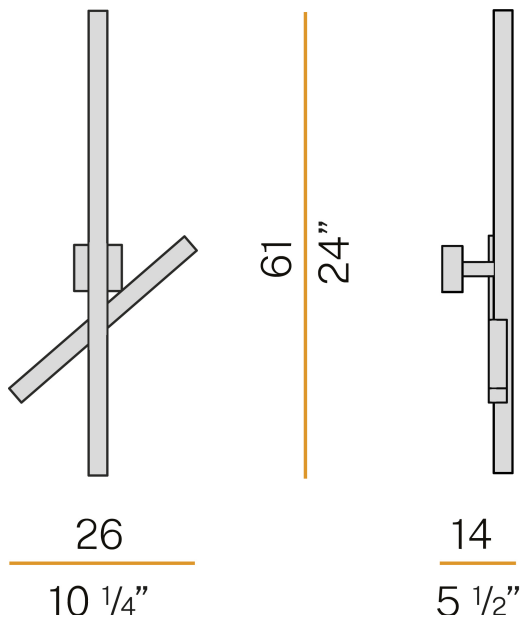

PANZERI

Carmen

220-240V AC ON-OFF
A06401.000.0401

● white

Data sheet

CODE	A06401.000.0401
SYSTEM POWER CONSUMPTION	13W
EFFICACY	78.85lm/W
LIGHT SOURCE	LED
LIGHT SOURCE LIFETIME	L80 (B20) 80.000h
COLOUR TEMPERATURE	3000K Ra>90
LIGHT DISTRIBUTION	diffused
POWER SUPPLY	220-240V AC
FREQUENCY	50/60Hz
ELECTRICAL CONFIGURATION	ON-OFF
DRIVER	integrated included
NOMINAL LUMINOUS FLUX	1425lm
LUMEN OUTPUT	1025lm
EFFICIENCY	71.9%
WEIGHT	1.79 Kg
PROTECTION DEGREE	IP20
COLOUR TOLLERANCES	SDCM 3
GLOW WIRE TEST PERFORMANCE	850°
PACKING DIMENSIONS	21,0 x 62,0 x 32,0 cm

Wall lighting fixture for interiors, with indirect light emission.
Galvanized sheet metal wall bracket.
Pickled sheet metal wall plate in polyacrylic paint.
Turned steel joint in polyacrylic paint.
Pickled sheet metal adjustable structure in white or black polyacrylic paint.
Aluminium dissipation plates in polyacrylic paint.
Modelled polycarbonate screens with transparent finish.

Technical drawing

Polar diagram