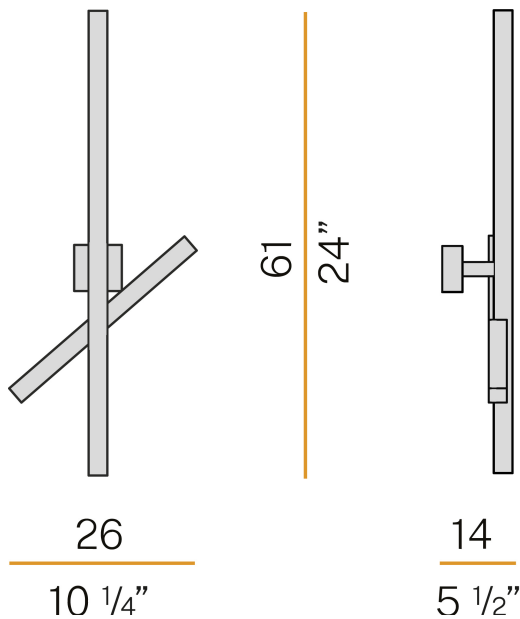

Technical drawing