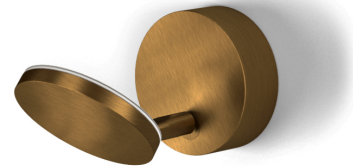

PANZERI

Bella

220-240V AC dimmable (Step DIM)

A05217.011.0509

 bronze

Data sheet

CODE	A05217.011.0509
SYSTEM POWER CONSUMPTION	5W
EFFICACY	77.6lm/W
LIGHT SOURCE	LED
LIGHT SOURCE LIFETIME	L80 (B10) 70.000h
COLOUR TEMPERATURE	2700K Ra>90
LIGHT DISTRIBUTION	adjustable
POWER SUPPLY	220-240V AC
FREQUENCY	50/60Hz
ELECTRICAL CONFIGURATION	dimmable (Step DIM)
DRIVER	integrated included
NOMINAL LUMINOUS FLUX	460lm
LUMEN OUTPUT	388lm
EFFICIENCY	84.3%
WEIGHT	0,56 Kg
PROTECTION DEGREE	IP20
COLOUR TOLLERANCES	SDCM 3
PACKING DIMENSIONS	12,0 x 24,0 x 13,0 cm

Ceiling or wall lighting fixture for interiors, with swivelling light beam.
Galvanized sheet metal ceiling or wall bracket.
Die-cast aluminium wall plate in white, black, bronze, mat brass or titanium polyacrylic paint.
Turned brass joints in polyacrylic paint.
Die-cast aluminium structure in polyacrylic paint.
Die-cast aluminium head rotating on three axes in polyacrylic paint.
Modelled acrylic diffuser with mat finish.
Aluminium closing disk in polyacrylic paint.
Push-button to adjust luminosity according to 5 levels of visual comfort.