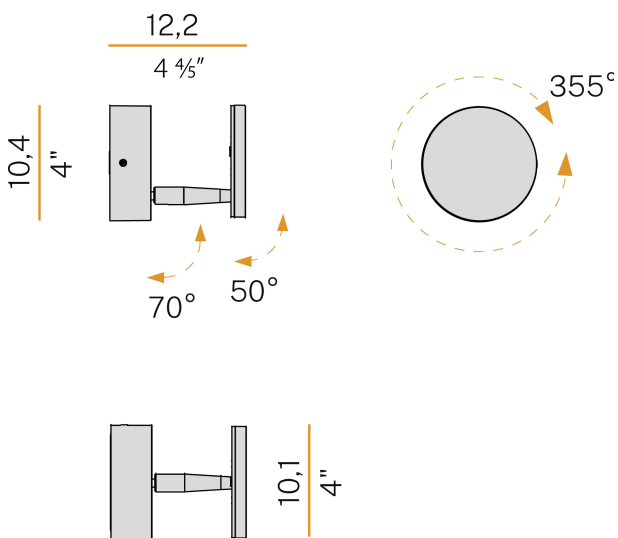

Technical drawing