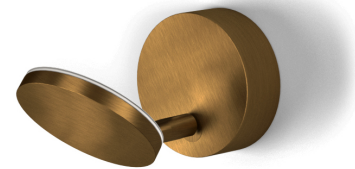

## Bella

220-240V AC dimmable (Step DIM)

A05217.011.0509

● bronze

Ceiling or wall lighting fixture for interiors, with swivelling light beam.  
Galvanized sheet metal ceiling or wall bracket.  
Die-cast aluminium wall plate in white, black, bronze, mat brass or titanium polyacrylic paint.  
Turned brass joints in polyacrylic paint.  
Die-cast aluminium structure in polyacrylic paint.  
Die-cast aluminium head rotating on three axes in polyacrylic paint.  
Modelled acrylic diffuser with mat finish.  
Aluminium closing disk in polyacrylic paint.  
Push-button to adjust luminosity according to 5 levels of visual comfort.