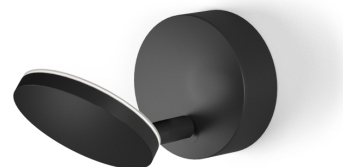

## Bella

220-240V AC dimmable (Step DIM)

A05202.011.0509

● black

Ceiling or wall lighting fixture for interiors, with swivelling light beam.  
Galvanized sheet metal ceiling or wall bracket.  
Die-cast aluminium wall plate in white, black, bronze, mat brass or titanium polyacrylic paint.  
Turned brass joints in polyacrylic paint.  
Die-cast aluminium structure in polyacrylic paint.  
Die-cast aluminium head rotating on three axes in polyacrylic paint.  
Modelled acrylic diffuser with mat finish.  
Aluminium closing disk in polyacrylic paint.  
Push-button to adjust luminosity according to 5 levels of visual comfort.