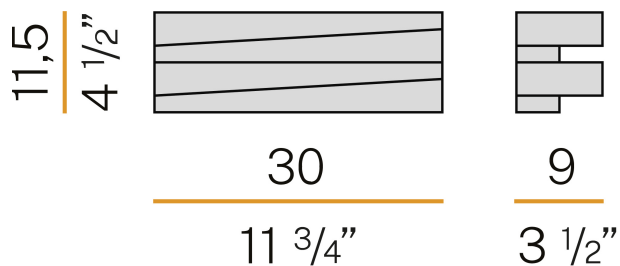

PANZERI

Cross

220-240V AC dimmable (DALI/Push DIM)

A04921.030.0102

 gold leaf

Data sheet

CODE	A04921.030.0102
SYSTEM POWER CONSUMPTION	20W
EFFICACY	117lm/W
LIGHT SOURCE	LED
COLOUR TEMPERATURE	3000K Ra>80
LIGHT DISTRIBUTION	diffused
POWER SUPPLY	220-240V AC
FREQUENCY	50/60Hz
ELECTRICAL CONFIGURATION	dimmable (DALI/Push DIM)
DRIVER	integrated included
NOMINAL LUMINOUS FLUX	3000lm
LUMEN OUTPUT	2340lm
EFFICIENCY	78%
WEIGHT	1,22 Kg
PROTECTION DEGREE	IP20
COLOUR TOLLERANCES	SDCM <4
PACKING DIMENSIONS	22,0 x 35,0 x 27,0 cm

Wall lighting fixture for interiors, with direct and indirect light emission.
Pickled sheet metal structure in polyacrylic paint.

Pickled sheet metal cover in white or mat brass polyacrylic paint, or with gold leaf coating.

Diffuser in modelled frosted glass.

Technical drawing

Polar diagram

cd/klm
— C0 - C180 - - - C90 - C270