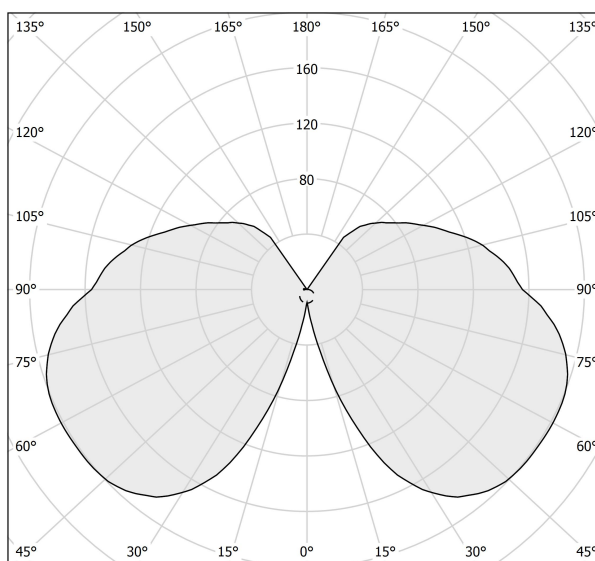

PANZERI

Cross

220-240V AC dimmable (DALI/Push DIM)

A04921.030.0102

 gold leaf

Data sheet

CODE	A04921.030.0102
SYSTEM POWER CONSUMPTION	20W
EFFICACY	117lm/W
LIGHT SOURCE	LED
COLOUR TEMPERATURE	3000K Ra>80
LIGHT DISTRIBUTION	diffused
POWER SUPPLY	220-240V AC
FREQUENCY	50/60Hz
ELECTRICAL CONFIGURATION	dimmable (DALI/Push DIM)
DRIVER	integrated included
NOMINAL LUMINOUS FLUX	3000lm
LUMEN OUTPUT	2340lm
EFFICIENCY	78%
WEIGHT	1,22 Kg
PROTECTION DEGREE	IP20
COLOUR TOLLERANCES	SDCM <4
PACKING DIMENSIONS	22,0 x 35,0 x 27,0 cm

Diffuser in modelled frosted glass.

Technical drawing

Polar diagram

cd/klm
— C0 - C180 - - - C90 - C270