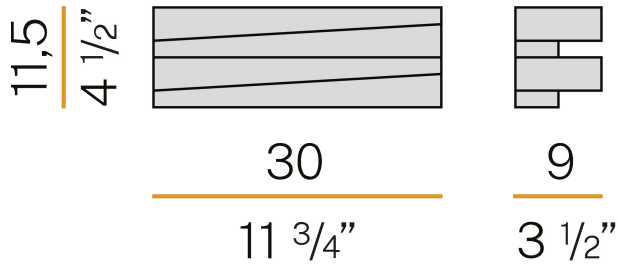

Technical drawing