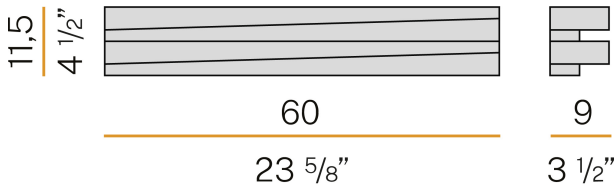

Technical drawing