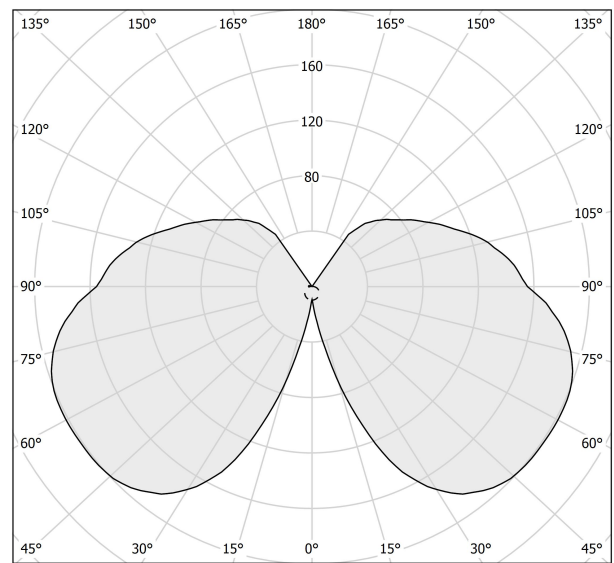

PANZERI

Cross

220-240V AC ON-OFF
A04901.060.0101

white

Data sheet

CODE	A04901.060.0101
SYSTEM POWER CONSUMPTION	40W
EFFICACY	117lm/W
LIGHT SOURCE	LED
COLOUR TEMPERATURE	3000K Ra>80
LIGHT DISTRIBUTION	diffused
POWER SUPPLY	220-240V AC
FREQUENCY	50/60Hz
ELECTRICAL CONFIGURATION	ON-OFF
DRIVER	integrated included
NOMINAL LUMINOUS FLUX	6000lm
LUMEN OUTPUT	4680lm
EFFICIENCY	78%
WEIGHT	2,32 Kg
PROTECTION DEGREE	IP20
COLOUR TOLLERANCES	SDCM <4
PACKING DIMENSIONS	32,0 x 62,0 x 21,0 cm

Technical drawing

Polar diagram

cd/klm
— C0 - C180 - - - C90 - C270