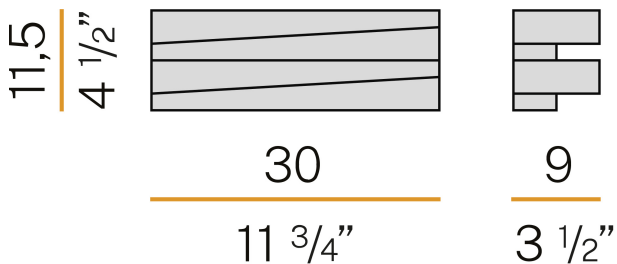

PANZERI

Cross

220-240V AC dimmable (DALI/Push DIM)

A04901.030.0102

● white

Data sheet

CODE	A04901.030.0102
SYSTEM POWER CONSUMPTION	20W
EFFICACY	117lm/W
LIGHT SOURCE	LED
COLOUR TEMPERATURE	3000K Ra>80
LIGHT DISTRIBUTION	diffused
POWER SUPPLY	220-240V AC
FREQUENCY	50/60Hz
ELECTRICAL CONFIGURATION	dimmable (DALI/Push DIM)
DRIVER	integrated included
NOMINAL LUMINOUS FLUX	3000lm
LUMEN OUTPUT	2340lm
EFFICIENCY	78%
WEIGHT	1,22 Kg
PROTECTION DEGREE	IP20
COLOUR TOLLERANCES	SDCM <4
PACKING DIMENSIONS	22,0 x 35,0 x 27,0 cm

Wall lighting fixture for interiors, with direct and indirect light emission. Pickled sheet metal structure in polyacrylic paint.

Pickled sheet metal cover in white or mat brass polyacrylic paint, or with gold leaf coating.

Diffuser in modelled frosted glass.

Technical drawing

Polar diagram