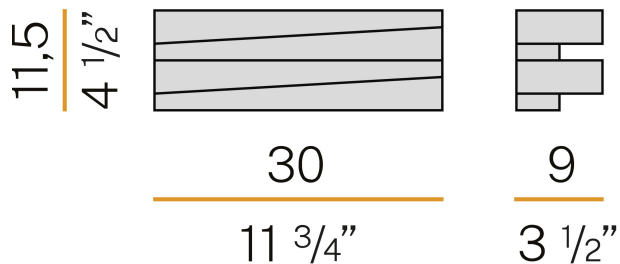

Technical drawing