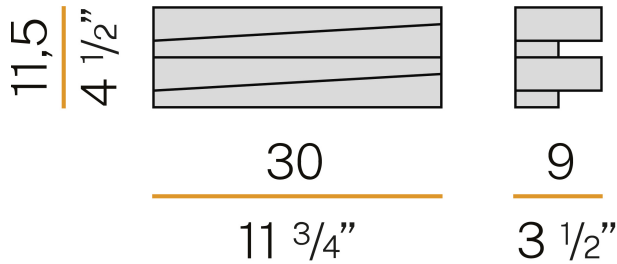

Technical drawing