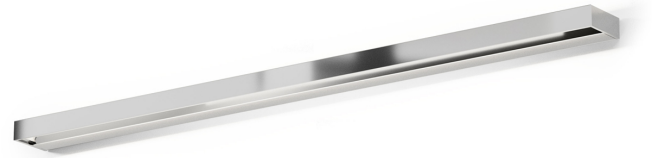

Ceiling or wall lighting fixture for interiors, with direct and indirect light emission. Pickled sheet metal structure in white, bronze or mat brass polyacrylic paint, or with gold leaf coating, or in polished stainless steel. Specular aluminium reflector. Cover in brass with white, bronze or mat brass polyacrylic paint, or with gold leaf coating, or with galvanic chrome plating. Extruded polycarbonate diffuser with opaline finish.