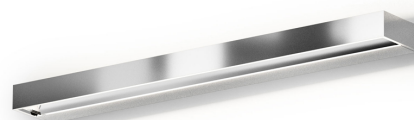

PANZERI

Zero Line

220-240V AC dimmable (DALI/Push DIM)

A03622.050.0502

Data sheet

CODE	A03622.050.0502
SYSTEM POWER CONSUMPTION	12,2W
EFFICACY	65.5lm/W
LIGHT SOURCE	LED
COLOUR TEMPERATURE	2700K Ra>90
LIGHT DISTRIBUTION	diffused
POWER SUPPLY	220-240V AC
FREQUENCY	50/60Hz
ELECTRICAL CONFIGURATION	dimmable (DALI/Push DIM)
DRIVER	integrated included
NOMINAL LUMINOUS FLUX	1448lm
LUMEN OUTPUT	786lm
EFFICIENCY	54.3%
WEIGHT	0,92 Kg
PROTECTION DEGREE	IP20
COLOUR TOLLERANCES	SDCM 3
PACKING DIMENSIONS	10,0 x 83,0 x 5,0 cm

Ceiling or wall lighting fixture for interiors, with direct and indirect light emission. Pickled sheet metal structure in white, bronze or mat brass polyacrylic paint, or with gold leaf coating, or in polished stainless steel. Specular aluminium reflector. Cover in brass with white, bronze or mat brass polyacrylic paint, or with gold leaf coating, or with galvanic chrome plating. Extruded polycarbonate diffuser with opaline finish.