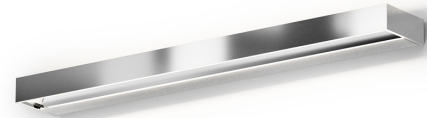

PANZERI

Zero Line

220-240V AC dimmable (DALI/Push DIM)

A03622.050.0502

Data sheet

CODE	A03622.050.0502
SYSTEM POWER CONSUMPTION	12,2W
EFFICACY	65.5lm/W
LIGHT SOURCE	LED
COLOUR TEMPERATURE	2700K Ra>90
LIGHT DISTRIBUTION	diffused
POWER SUPPLY	220-240V AC
FREQUENCY	50/60Hz
ELECTRICAL CONFIGURATION	dimmable (DALI/Push DIM)
DRIVER	integrated included
NOMINAL LUMINOUS FLUX	1448lm
LUMEN OUTPUT	786lm
EFFICIENCY	54.3%
WEIGHT	0,92 Kg
PROTECTION DEGREE	IP20
COLOUR TOLLERANCES	SDCM 3
PACKING DIMENSIONS	10,0 x 83,0 x 5,0 cm

Ceiling or wall lighting fixture for interiors, with direct and indirect light emission. Pickled sheet metal structure in white, bronze or mat brass polyacrylic paint, or with gold leaf coating, or in polished stainless steel. Specular aluminium reflector. Cover in brass with white, bronze or mat brass polyacrylic paint, or with gold leaf coating, or with galvanic chrome plating. Extruded polycarbonate diffuser with opaline finish.