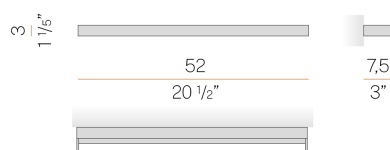

Technical drawing