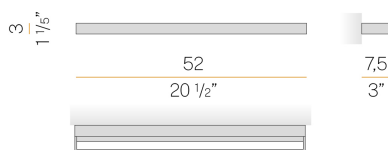

Technical drawing