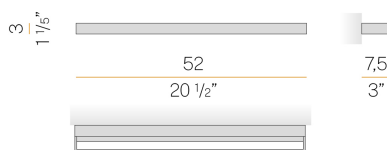

Technical drawing