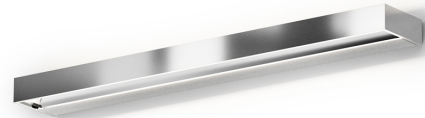

Ceiling or wall lighting fixture for interiors, with direct and indirect light emission. Pickled sheet metal structure in white, bronze or mat brass polyacrylic paint, or with gold leaf coating, or in polished stainless steel. Specular aluminium reflector. Cover in brass with white, bronze or mat brass polyacrylic paint, or with gold leaf coating, or with galvanic chrome plating. Extruded polycarbonate diffuser with opaline finish.