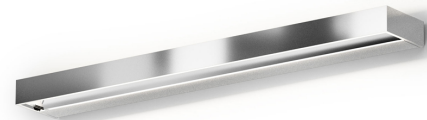

PANZERI

Zero Line

220-240V AC ON-OFF
A03622.050.0501

Data sheet

CODE	A03622.050.0501
SYSTEM POWER CONSUMPTION	12,2W
EFFICACY	65.5lm/W
LIGHT SOURCE	LED
COLOUR TEMPERATURE	2700K Ra>90
LIGHT DISTRIBUTION	diffused
POWER SUPPLY	220-240V AC
FREQUENCY	50/60Hz
ELECTRICAL CONFIGURATION	ON-OFF
DRIVER	integrated included
NOMINAL LUMINOUS FLUX	1448lm
LUMEN OUTPUT	786lm
EFFICIENCY	54.3%
WEIGHT	0,92 Kg
PROTECTION DEGREE	IP20
COLOUR TOLLERANCES	SDCM 3
PACKING DIMENSIONS	10,0 x 83,0 x 5,0 cm

Ceiling or wall lighting fixture for interiors, with direct and indirect light emission. Pickled sheet metal structure in white, bronze or mat brass polyacrylic paint, or with gold leaf coating, or in polished stainless steel. Specular aluminium reflector. Cover in brass with white, bronze or mat brass polyacrylic paint, or with gold leaf coating, or with galvanic chrome plating. Extruded polycarbonate diffuser with opaline finish.