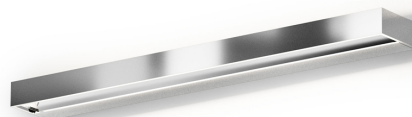

PANZERI

Zero Line

220-240V AC ON-OFF

A03622.050.0501

Data sheet

CODE	A03622.050.0501
SYSTEM POWER CONSUMPTION	12,2W
EFFICACY	65.5lm/W
LIGHT SOURCE	LED
COLOUR TEMPERATURE	2700K Ra>90
LIGHT DISTRIBUTION	diffused
POWER SUPPLY	220-240V AC
FREQUENCY	50/60Hz
ELECTRICAL CONFIGURATION	ON-OFF
DRIVER	integrated included
NOMINAL LUMINOUS FLUX	1448lm
LUMEN OUTPUT	786lm
EFFICIENCY	54.3%
WEIGHT	0,92 Kg
PROTECTION DEGREE	IP20
COLOUR TOLLERANCES	SDCM 3
PACKING DIMENSIONS	10,0 x 83,0 x 5,0 cm

Ceiling or wall lighting fixture for interiors, with direct and indirect light emission. Pickled sheet metal structure in white, bronze or mat brass polyacrylic paint, or with gold leaf coating, or in polished stainless steel. Specular aluminium reflector. Cover in brass with white, bronze or mat brass polyacrylic paint, or with gold leaf coating, or with galvanic chrome plating. Extruded polycarbonate diffuser with opaline finish.