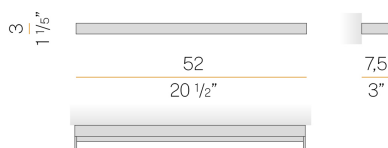

Technical drawing