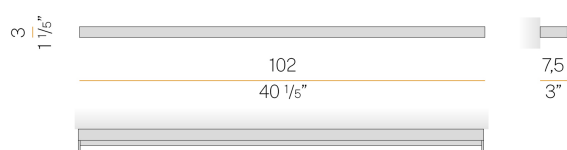

Technical drawing