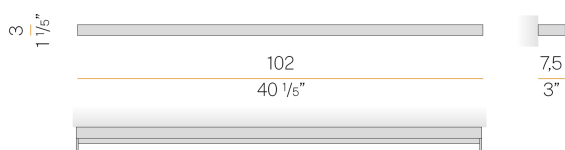

Technical drawing