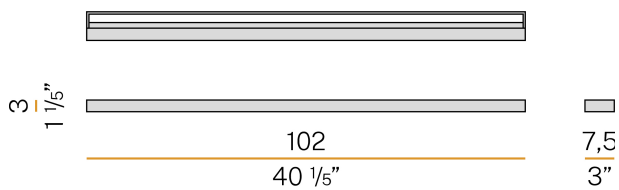

Technical drawing