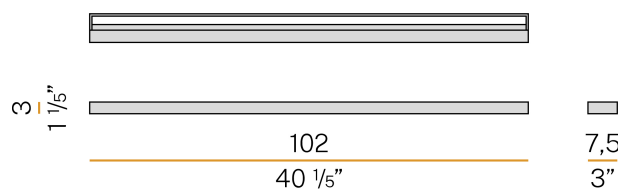

Technical drawing