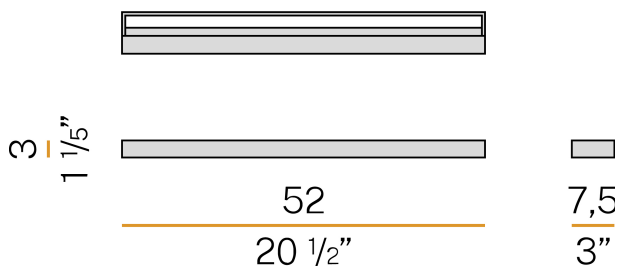

PANZERI

Zero

220-240V AC ON-OFF
A03501.050.0401

white

Data sheet

CODE	A03501.050.0401
SYSTEM POWER CONSUMPTION	11W
EFFICACY	55.73lm/W
LIGHT SOURCE	LED
COLOUR TEMPERATURE	3000K Ra>90
LIGHT DISTRIBUTION	diffused
POWER SUPPLY	220-240V AC
FREQUENCY	50/60Hz
ELECTRICAL CONFIGURATION	ON-OFF
DRIVER	integrated included
NOMINAL LUMINOUS FLUX	990lm
LUMEN OUTPUT	613lm
EFFICIENCY	61.9%
WEIGHT	0,92 Kg
PROTECTION DEGREE	IP20
COLOUR TOLLERANCES	SDCM 3
PACKING DIMENSIONS	10,0 x 83,0 x 5,0 cm

Ceiling or wall lighting fixture for interiors, with direct and indirect light emission. Pickled sheet metal structure in white, bronze or mat brass polyacrylic paint, or with gold leaf coating, or in polished stainless steel. Specular aluminium reflector. Cover in brass with white, bronze or mat brass polyacrylic paint, or with gold leaf coating, or with galvanic chrome plating. Extruded polycarbonate diffuser with opaline finish.

Technical drawing