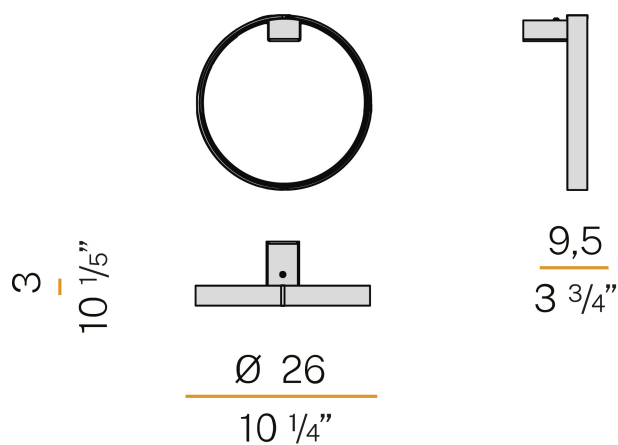

PANZERI

Zero Round

220-240V AC ON-OFF
A03317.025.0501

Data sheet

CODE	A03317.025.0501
SYSTEM POWER CONSUMPTION	13W
EFFICACY	61.23lm/W
LIGHT SOURCE	LED
LIGHT SOURCE LIFETIME	L70 (B50) 60.000h
COLOUR TEMPERATURE	2700K Ra>90
LIGHT DISTRIBUTION	diffused
POWER SUPPLY	220-240V AC
FREQUENCY	50/60Hz
ELECTRICAL CONFIGURATION	ON-OFF
DRIVER	integrated included
NOMINAL LUMINOUS FLUX	1024lm
LUMEN OUTPUT	796lm
EFFICIENCY	77.7%
WEIGHT	0,62 Kg
PROTECTION DEGREE	IP40
COLOUR TOLLERANCES	SDCM 3
PACKING DIMENSIONS	31,0 x 31,0 x 20,0 cm

Wall lighting fixture for interiors, with direct and indirect light emission.
Pickled sheet metal wall bracket in polyacrylic paint.
Pickled sheet metal wall plate in polyacrylic paint.
Bended extruded aluminium structure in white, black, bronze, mat brass or titanium polyacrylic paint.
Extruded polycarbonate diffuser with opaline finish.

Technical drawing

Polar diagram