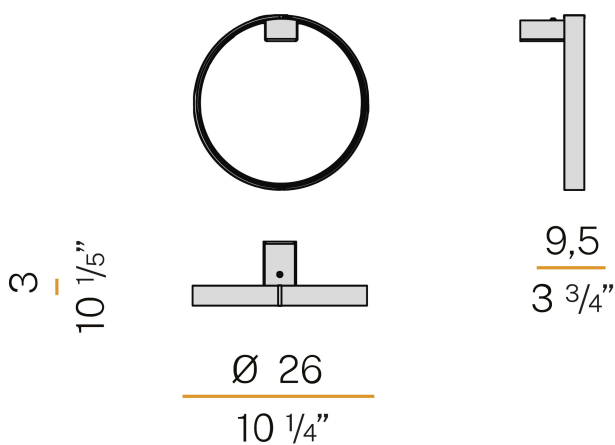

Technical drawing