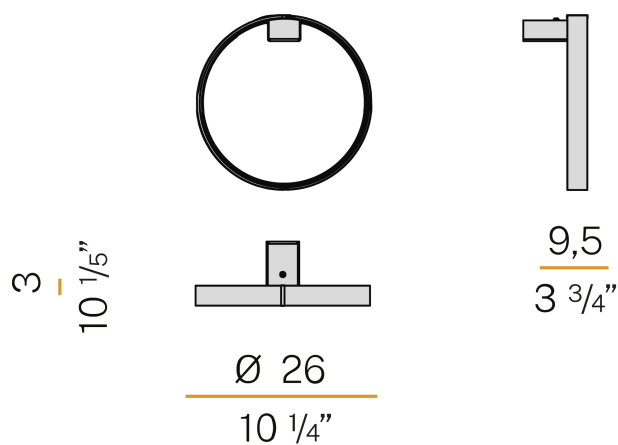

PANZERI

Zero Round

220-240V AC ON-OFF
A03302.025.0401

● black

Data sheet

CODE	A03302.025.0401
SYSTEM POWER CONSUMPTION	13W
EFFICACY	61.23lm/W
LIGHT SOURCE	LED
LIGHT SOURCE LIFETIME	L70 (B50) 60.000h
COLOUR TEMPERATURE	3000K Ra>90
LIGHT DISTRIBUTION	diffused
POWER SUPPLY	220-240V AC
FREQUENCY	50/60Hz
ELECTRICAL CONFIGURATION	ON-OFF
DRIVER	integrated included
NOMINAL LUMINOUS FLUX	1024lm
LUMEN OUTPUT	796lm
EFFICIENCY	77.7%
WEIGHT	0,62 Kg
PROTECTION DEGREE	IP40
COLOUR TOLLERANCES	SDCM 3
PACKING DIMENSIONS	31,0 x 31,0 x 20,0 cm

Wall lighting fixture for interiors, with direct and indirect light emission.
Pickled sheet metal wall bracket in polyacrylic paint.
Pickled sheet metal wall plate in polyacrylic paint.
Bended extruded aluminium structure in white, black, bronze, mat brass or titanium polyacrylic paint.
Extruded polycarbonate diffuser with opaline finish.

Technical drawing

Polar diagram