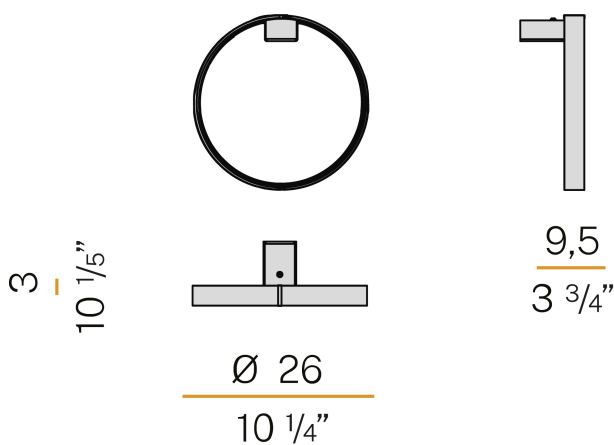

PANZERI

Zero Round

220-240V AC ON-OFF

A03301.025.0501

● white

Data sheet

CODE	A03301.025.0501
SYSTEM POWER CONSUMPTION	13W
EFFICACY	61.23lm/W
LIGHT SOURCE	LED
LIGHT SOURCE LIFETIME	L70 (B50) 60.000h
COLOUR TEMPERATURE	2700K Ra>90
LIGHT DISTRIBUTION	diffused
POWER SUPPLY	220-240V AC
FREQUENCY	50/60Hz
ELECTRICAL CONFIGURATION	ON-OFF
DRIVER	integrated included
NOMINAL LUMINOUS FLUX	1024lm
LUMEN OUTPUT	796lm
EFFICIENCY	77.7%
WEIGHT	0,62 Kg
PROTECTION DEGREE	IP40
COLOUR TOLLERANCES	SDCM 3
PACKING DIMENSIONS	31,0 x 31,0 x 20,0 cm

Wall lighting fixture for interiors, with direct and indirect light emission.
Pickled sheet metal wall bracket in polyacrylic paint.
Pickled sheet metal wall plate in polyacrylic paint.
Bended extruded aluminium structure in white, black, bronze, mat brass or titanium polyacrylic paint.
Extruded polycarbonate diffuser with opaline finish.

Technical drawing

Polar diagram