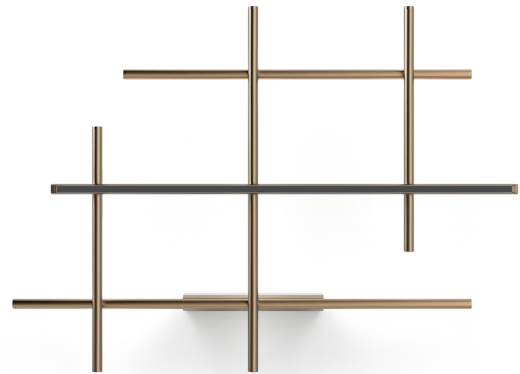

PANZERI

Hilow

220-240V AC dimmable (DALI/Push DIM)

A02917.115.0502

bronze

Data sheet

CODE	A02917.115.0502
SYSTEM POWER CONSUMPTION	77W
EFFICACY	49.5lm/W
LIGHT SOURCE	LED
LIGHT SOURCE LIFETIME	L70 (B10) 60.000h
COLOUR TEMPERATURE	2700K Ra>90
LIGHT DISTRIBUTION	diffused
POWER SUPPLY	220-240V AC
FREQUENCY	50/60Hz
ELECTRICAL CONFIGURATION	dimmable (DALI/Push DIM)
DRIVER	integrated included
NOMINAL LUMINOUS FLUX	8064lm
LUMEN OUTPUT	3812lm
EFFICIENCY	47.3%
WEIGHT	2,97 Kg
PROTECTION DEGREE	IP20
COLOUR TOLLERANCES	SDCM 3
PACKING DIMENSIONS	87,0 x 118,0 x 14,0 cm

Wall lighting fixture for interiors, with direct and indirect light emission.

Pickled sheet metal wall bracket in polyacrylic paint.

Pickled sheet metal wall plate in polyacrylic paint.

Extruded aluminium structure in white, mat black, bronze, mat brass or titanium polyacrylic paint.

Joints in turned brass and die-cast aluminium in polyacrylic paint.

Die-cast aluminium end caps in polyacrylic paint.

Extruded polycarbonate diffusers with black finish for direct light emission and opaline finish for indirect light emission.