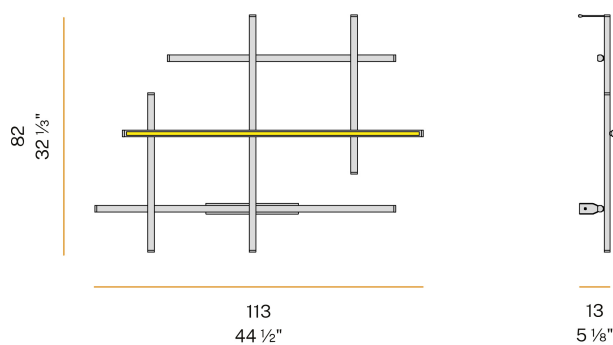

PANZERI

Hilow

220-240V AC dimmable (DALI/Push DIM)

A02917.115.0502

bronze

Data sheet

CODE	A02917.115.0502
SYSTEM POWER CONSUMPTION	77W
EFFICACY	49.5lm/W
LIGHT SOURCE	LED
LIGHT SOURCE LIFETIME	L70 (B10) 60.000h
COLOUR TEMPERATURE	2700K Ra>90
LIGHT DISTRIBUTION	diffused
POWER SUPPLY	220-240V AC
FREQUENCY	50/60Hz
ELECTRICAL CONFIGURATION	dimmable (DALI/Push DIM)
DRIVER	integrated included
NOMINAL LUMINOUS FLUX	8064lm
LUMEN OUTPUT	3812lm
EFFICIENCY	47.3%
WEIGHT	2,97 Kg
PROTECTION DEGREE	IP20
COLOUR TOLLERANCES	SDCM 3
PACKING DIMENSIONS	87,0 x 118,0 x 14,0 cm

Wall lighting fixture for interiors, with direct and indirect light emission.

Pickled sheet metal wall bracket in polyacrylic paint.

Pickled sheet metal wall plate in polyacrylic paint.

Extruded aluminium structure in white, mat black, bronze, mat brass or titanium polyacrylic paint.

Technical drawing

Polar diagram