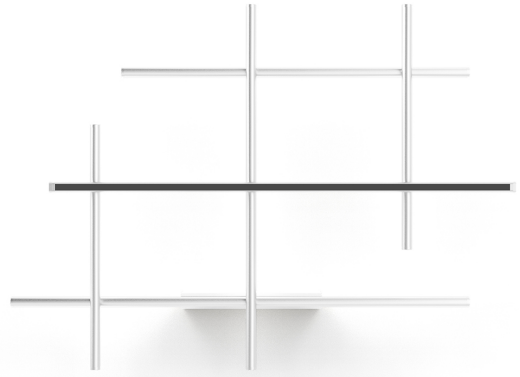

### Data sheet

CODE	A02901.115.0502
SYSTEM POWER CONSUMPTION	77W
EFFICACY	49.5lm/W
LIGHT SOURCE	LED
LIGHT SOURCE LIFETIME	L70 (B10) 60.000h
COLOUR TEMPERATURE	2700K Ra>90
LIGHT DISTRIBUTION	diffused
POWER SUPPLY	220-240V AC
FREQUENCY	50/60Hz
ELECTRICAL CONFIGURATION	dimmable (DALI/Push DIM)
DRIVER	integrated included
NOMINAL LUMINOUS FLUX	8064lm
LUMEN OUTPUT	3812lm
EFFICIENCY	47.3%
WEIGHT	2,97 Kg
PROTECTION DEGREE	IP20
COLOUR TOLLERANCES	SDCM 3
PACKING DIMENSIONS	87,0 x 118,0 x 14,0 cm

Wall lighting fixture for interiors, with direct and indirect light emission.

Pickled sheet metal wall bracket in polyacrylic paint.

Pickled sheet metal wall plate in polyacrylic paint.

Extruded aluminium structure in white, mat black, bronze, mat brass or titanium polyacrylic paint.

Joints in turned brass and die-cast aluminium in polyacrylic paint.

Die-cast aluminium end caps in polyacrylic paint.

Extruded polycarbonate diffusers with black finish for direct light emission and opaline finish for indirect light emission.