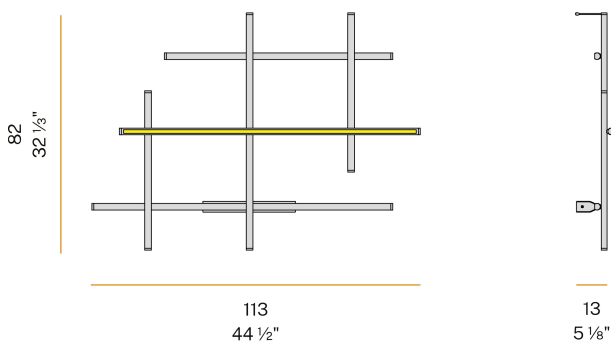

Technical drawing