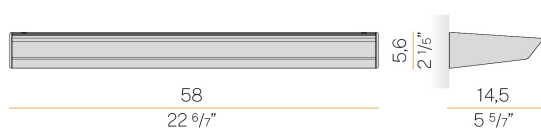

Technical drawing