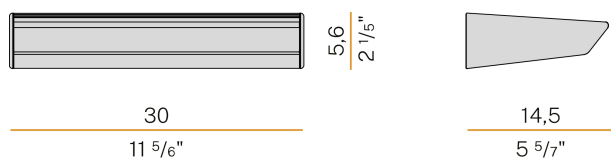

Technical drawing