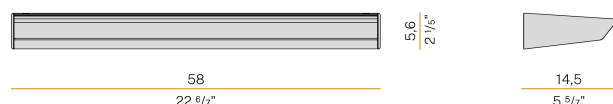

Technical drawing