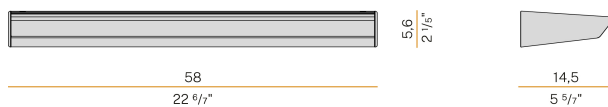

Wall lighting fixture for interiors, with direct and indirect light emission.

Pickled sheet metal wall bracket in polyacrylic paint.

Extruded aluminium structure in white, black, bronze, mat brass or titanium polyacrylic paint.

Extruded acrylic diffusers with opaline finish.

Die-cast aluminium end caps in polyacrylic paint.

Technical drawing

Polar diagram