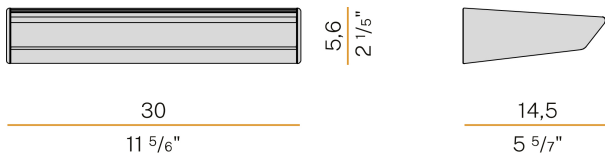

Technical drawing