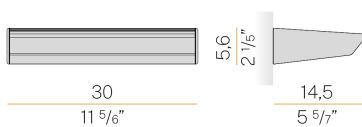

Technical drawing