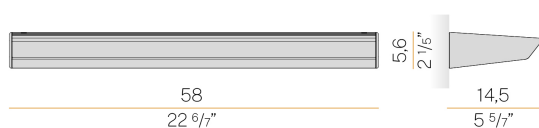

Wall lighting fixture for interiors, with direct and indirect light emission.

Pickled sheet metal wall bracket in polyacrylic paint.

Extruded aluminium structure in white, black, bronze, mat brass or titanium polyacrylic paint.

Extruded acrylic diffusers with opaline finish.

Die-cast aluminium end caps in polyacrylic paint.

Technical drawing

Polar diagram