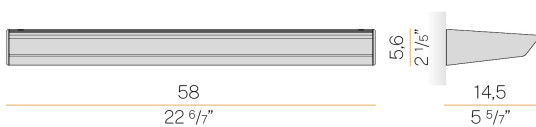

Wall lighting fixture for interiors, with direct and indirect light emission.

Pickled sheet metal wall bracket in polyacrylic paint.

Extruded aluminium structure in white, black, bronze, mat brass or titanium polyacrylic paint.

Extruded acrylic diffusers with opaline finish.

Die-cast aluminium end caps in polyacrylic paint.

Technical drawing

Polar diagram