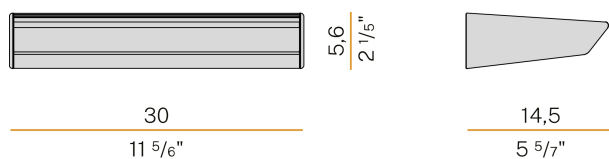

Technical drawing