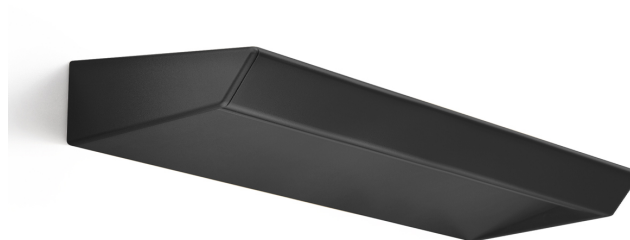

PANZERI

Gonio

220-240V AC dimmable (DALI/Push DIM)

A01902.060.0502

● black

Data sheet

CODE	A01902.060.0502
SYSTEM POWER CONSUMPTION	45W
EFFICACY	96.38lm/W
LIGHT SOURCE	LED
LIGHT SOURCE LIFETIME	L70 (B50) 72.000h
COLOUR TEMPERATURE	2700K Ra>90
LIGHT DISTRIBUTION	asymmetric
POWER SUPPLY	220-240V AC
FREQUENCY	50/60Hz
ELECTRICAL CONFIGURATION	dimmable (DALI/Push DIM)
DRIVER	integrated included
NOMINAL LUMINOUS FLUX	6240lm
LUMEN OUTPUT	4337lm
EFFICIENCY	69.5%
WEIGHT	2,05 Kg
PROTECTION DEGREE	IP40
COLOUR TOLLERANCES	SDCM 3
PACKING DIMENSIONS	12,5 x 63,0 x 12,5 cm

Wall lighting fixture for interiors, with direct and indirect light emission.
Pickled sheet metal wall bracket in polyacrylic paint.
Extruded aluminium structure in white, black, bronze, mat brass or titanium polyacrylic paint.
Extruded acrylic diffusers with opaline finish.
Die-cast aluminium end caps in polyacrylic paint.