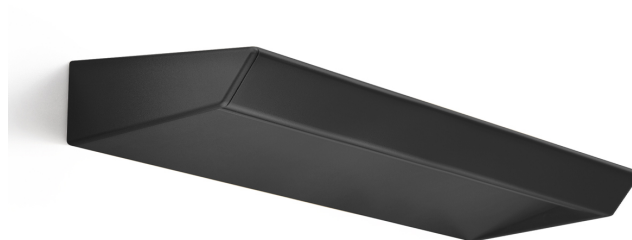

PANZERI

Gonio

220-240V AC dimmable (DALI/Push DIM)

A01902.060.0502

Data sheet

CODE	A01902.060.0502
SYSTEM POWER CONSUMPTION	45W
EFFICACY	96.38lm/W
LIGHT SOURCE	LED
LIGHT SOURCE LIFETIME	L70 (B50) 72.000h
COLOUR TEMPERATURE	2700K Ra>90
LIGHT DISTRIBUTION	asymmetric
POWER SUPPLY	220-240V AC
FREQUENCY	50/60Hz
ELECTRICAL CONFIGURATION	dimmable (DALI/Push DIM)
DRIVER	integrated included
NOMINAL LUMINOUS FLUX	6240lm
LUMEN OUTPUT	4337lm
EFFICIENCY	69.5%
WEIGHT	2,05 Kg
PROTECTION DEGREE	IP40
COLOUR TOLLERANCES	SDCM 3
PACKING DIMENSIONS	12,5 x 63,0 x 12,5 cm

Wall lighting fixture for interiors, with direct and indirect light emission.
Pickled sheet metal wall bracket in polyacrylic paint.
Extruded aluminium structure in white, black, bronze, mat brass or titanium polyacrylic paint.
Extruded acrylic diffusers with opaline finish.
Die-cast aluminium end caps in polyacrylic paint.