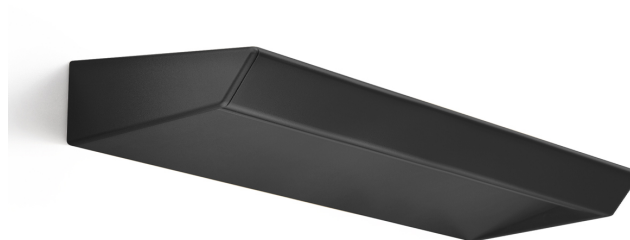

PANZERI

Gonio

220-240V AC dimmable (DALI/Push DIM)

A01902.060.0402

Data sheet

CODE	A01902.060.0402
SYSTEM POWER CONSUMPTION	45W
EFFICACY	100.07lm/W
LIGHT SOURCE	LED
LIGHT SOURCE LIFETIME	L70 (B50) 72.000h
COLOUR TEMPERATURE	3000K Ra>90
LIGHT DISTRIBUTION	asymmetric
POWER SUPPLY	220-240V AC
FREQUENCY	50/60Hz
ELECTRICAL CONFIGURATION	dimmable (DALI/Push DIM)
DRIVER	integrated included
NOMINAL LUMINOUS FLUX	6480lm
LUMEN OUTPUT	4503lm
EFFICIENCY	69.5%
WEIGHT	2,05 Kg
PROTECTION DEGREE	IP40
COLOUR TOLLERANCES	SDCM 3
PACKING DIMENSIONS	12,5 x 63,0 x 14,0 cm

Wall lighting fixture for interiors, with direct and indirect light emission.
Pickled sheet metal wall bracket in polyacrylic paint.
Extruded aluminium structure in white, black, bronze, mat brass or titanium polyacrylic paint.
Extruded acrylic diffusers with opaline finish.
Die-cast aluminium end caps in polyacrylic paint.