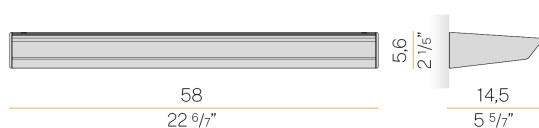

Technical drawing