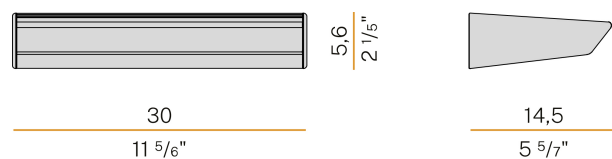

Technical drawing