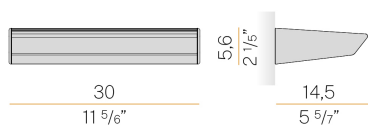

Technical drawing