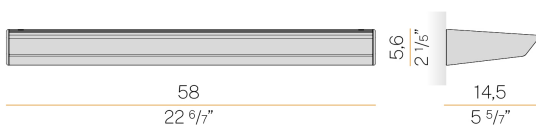

Technical drawing