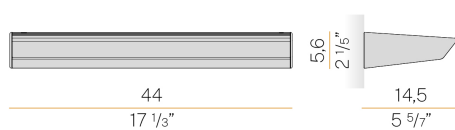

Technical drawing