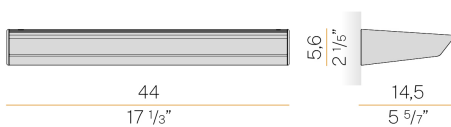

Technical drawing