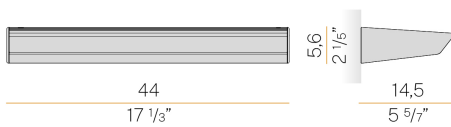

Technical drawing