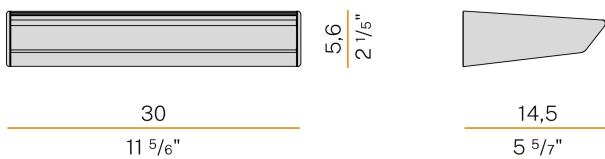

Technical drawing